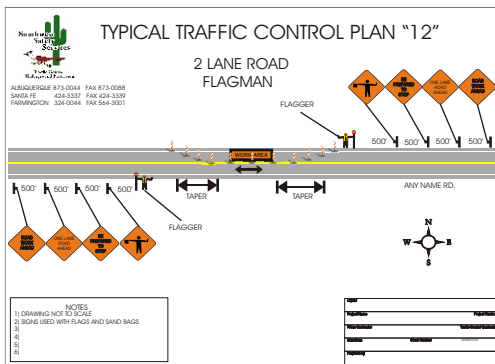

SERVICES

ATSSA CERTIFIED DESIGN SPECIALIST
CUSTOM TRAFFIC CONTROL PLANS
SPECIAL EVENT TRAFFIC PLANNING
ATSSA CERTIFIED DRIVERS
TCS / TCT DRIVERS
ATSSA FLAGGER CERTIFIED TRAINING

SALES

SAFETY APPAREL
STANDARD AND CUSTOM SIGNS
CONE TOPPERS

SALES / RENTAL

CROWD/ PEDESTRIAN RAILING
FLAGGER LIGHT TOWERS
MESSAGE BOARDS / ARROW BOARDS
TRAILER MOUNTED CRASH ATTENUATOR
SPEED MONITOR TRAILERS
STEEL CROSSING PLATES
TYPE I & III BARRICADES
VERTICAL PANELS / CONES / DRUMS
CONCRETE BARRIER PICKERS
CONCRETE BARRIERS
AND MORE...