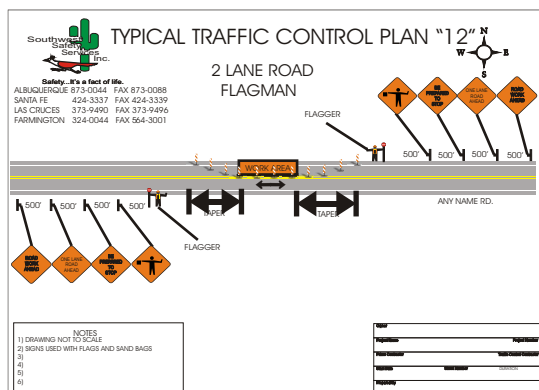

CUSTOM DESIGN TRAFFIC CONTROL PLANS